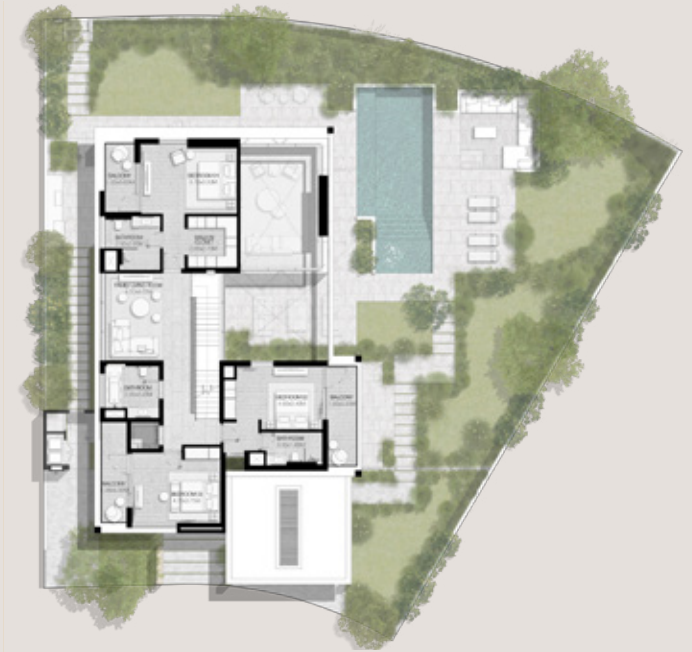

FIRST LEVEL