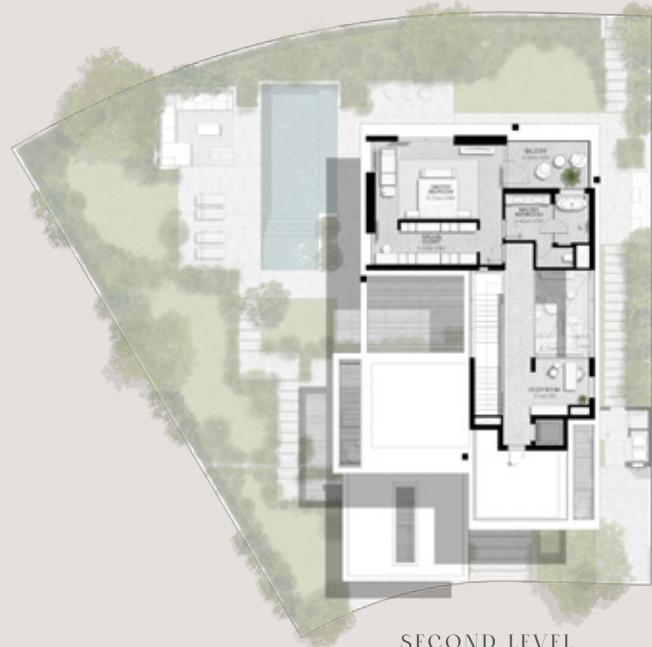

THE ACRES

5 BEDROOMS

VILLA TYPE E-5BR(M)

TOTAL AREA: 552.26 SQM | 5,944.48 SQFT

GROUND LEVEL

FIRST LEVEL

SECOND LEVEL

DISCLAIMER: PLANS, DETAILS AND UNIT ORIENTATION INCLUDED ARE INDICATIVE ONLY AND ARE SUBJECT TO CHANGE BY THE DEVELOPER/SELLER AT ITS SOLE DISCRETION WITHOUT NOTICE AND/OR LIABILITY. ALL IMAGES, INCLUDING FEATURES, FINISHES, FURNISHINGS, VIEW AND SCALE ARE ILLUSTRATIVE ONLY. FINAL AREAS, ORIENTATION, DIMENSIONS, LAYOUT AND MATERIALS MAY DIFFER FROM THOSE STATES.